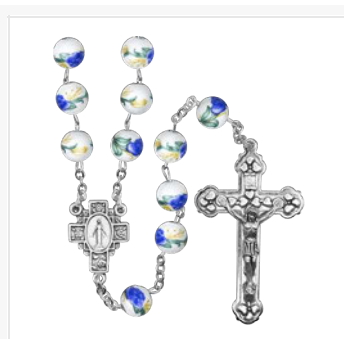

SR3961GRJC
652256622699

8mm Hand-Painted Green Ceramic Beads
Full Length: 41.5 Inches (Includes Drop Chain)