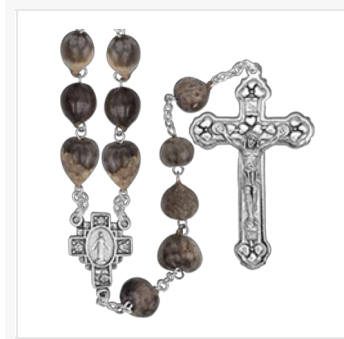

SR4035JC
652256671314

9.5mm Jobs Tear Seed Beads Miraculous Center
Full Length: 45.0 Inches (Includes drop chain)