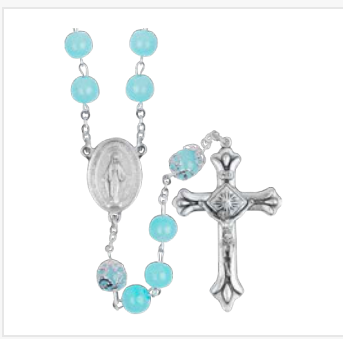

Rosaries with Miraculous Centers

Our collection of rosaries have Miraculous centers with different type beads. Bead size is listed in MM below the rosary, as well as the rosary full length. All delivered in a deluxe gift box. Delivered in a deluxe rosary box. All rosaries made in Italy.

SR4040AQJC
652256698700

8.5mm Aqua Glass Beads Miraculous Center
Full Length: 39.5 Inches (Includes Drop Chain)