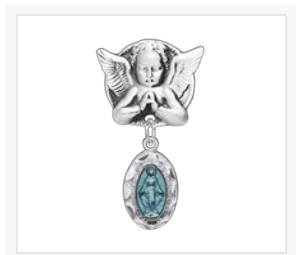

**SJ43-8079SR**

652256352251

Bar Pin Celtic Cross Green Enamel  
1.0 (H) x 0.375 (W) IN

**SJ448079GR**

652256352299

Bar Pin Celtic Cross Green Enamel  
1.0 (H) x 0.375 (W) IN, Gold Filled

**SJ33-9203SR**

652256352190