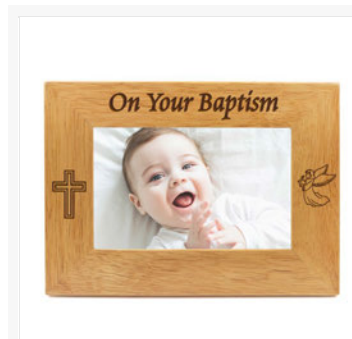

Baby Baptism Photo Frames, Keepsake Boxes & Crosses

Our collection of baptism photo frames, keepsake boxes & crosses make an excellent keepsake for your memories. Our frames, boxes and crosses are made of Hardwood and are delivered boxed.

ST102

652256108889

Hardwood, "On Your Baptism", Girl
Dimensions: 4.75 (H) x 4.75 (W) x 2.75 (L) IN

Personalized

Personalized

ST101

652256108872

Hardwood, "On Your Baptism", Boy
Dimensions: 4.75 (H) x 4.75 (W) x 2.75 (L) IN

Personalized

Personalized

SZ106

652256505206

Maple Wood Personalized Baptism Baby Girl
Dimensions: 10.0 (H) x 5.5 (W) IN

SZ105

652256505176

Maple Wood Personalized Baptism Baby Boy
Dimensions: 10.0 (H) x 5.5 (W) IN

SP20-3606

652256695969 | *New*

Hardwood, Laser Engraved Baptism Girl
9.125 (H) x 7.125 (W) IN | Holds 4x6 Photo

SP20-3605

652256695952 | *New*

Hardwood, Laser Engraved Baptism Boy
9.125 (H) x 7.125 (W) IN | Holds 4x6 Photo

SP20-3608

652256695983 | *New*

Hardwood, Laser Engraved Granddaughter
9.125 (H) x 7.125 (W) IN | Holds 4x6 Photo

SP20-3607

652256695976 | *New*

Hardwood, Laser Engraved Grandson
9.125 (H) x 7.125 (W) IN | Holds 4x6 Photo

SP20-3609PE

652256696003 | *New*

Hardwood, Laser Engraved, Personalized
9.125 (H) x 7.125 (W) IN | Holds 4x6 Photo