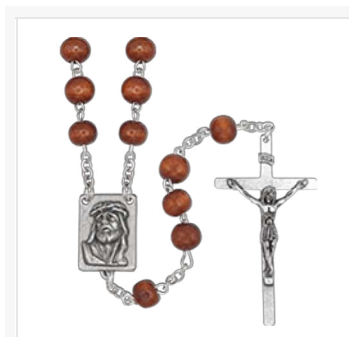

SR4001JC
652256661476

7mm Round Brown Wood Bead Christ Center
Full Length: 39 Inches (Includes Drop Chain)