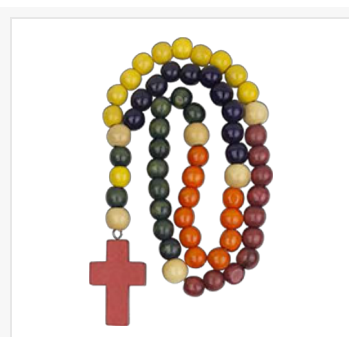

SR3373
652256103563

15mm Child's Colored Wood Beads Cross
Full Length: 41.0 Inches Poly Bagged