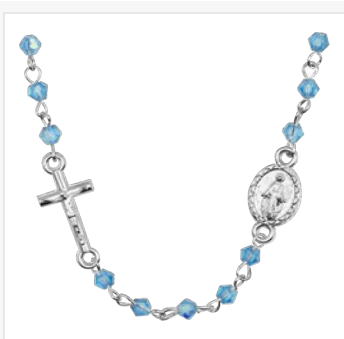

SR3963AQJC
652256622729

2.5mm Aqua Glass Crystal Beads Miraculous
Full Length: 10.5-21.125 Inches