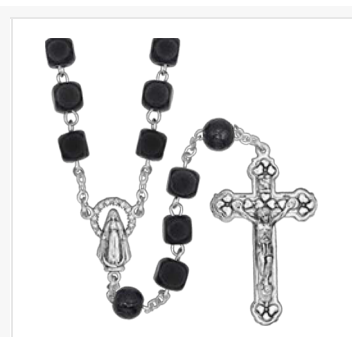

SR4005JC
652256661520

6.5mm Square Black Wood Beads Madonna
Full Length: 45.0 Inches (Includes drop chain)