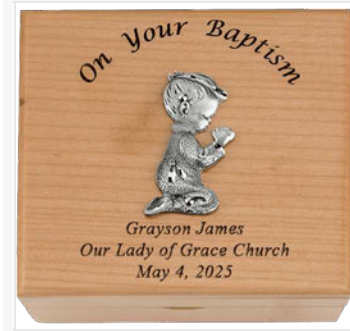

**ST102**

652256108889

Hardwood, "On Your Baptism", Girl  
Dimensions: 4.75 (H) x 4.75 (W) x 2.75 (L) IN

**Personalized**

Personalized

**ST101**

652256108872

Hardwood, "On Your Baptism", Boy  
Dimensions: 4.75 (H) x 4.75 (W) x 2.75 (L) IN