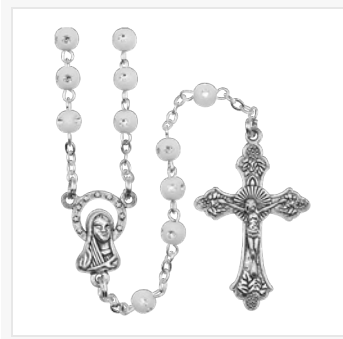

**SR3964PKJC**  
652256622774

5mm Pink Glass with Inlaid Cubic Zirconia  
Full Length: 30.5 Inches (Includes Drop Chain)

**SR3964GRJC**  
652256634920

5mm Green Glass with Inlaid Cubic Zirconia  
Full Length: 30.5 Inches (Includes Drop Chain)