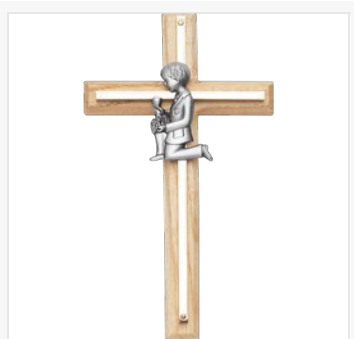

SE04-297
652256410944
Oak, Brass, Pewter Communion Boy
Dimensions: 7.75 (H) x 4.125 (W) IN