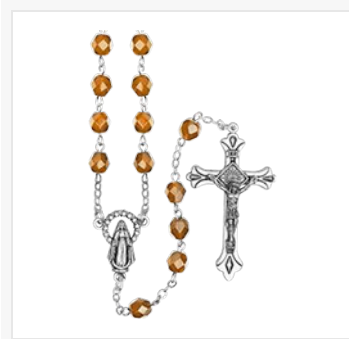

**SR3619**

652256356228

5.5mm September Sapphire Beads Madonna Center  
Full Length: 37.0 Inches (Includes Drop Chain)

**SR3620**

652256356235

5.5mm October Rose Zircon Beads Madonna  
Full Length: 37.0 Inches (Includes Drop Chain)