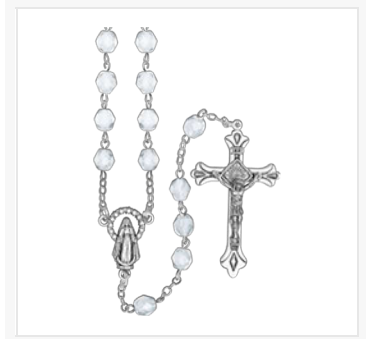

SR3614

652256356174

5.5mm April Diamond/Clear Beads Madonna
Full Length: 37.0 Inches (Includes Drop Chain)