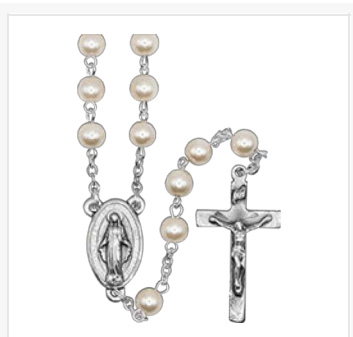

SR3707JC
652256443850

6mm Pearl Beads Miraculous Center
Full Length: 36.5 Inches (Includes Drop Chain)