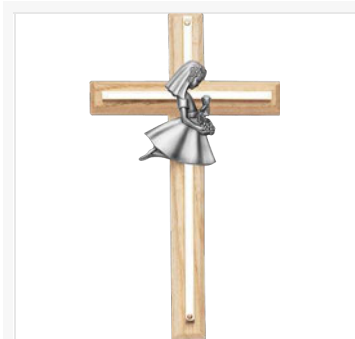

SE04-298
652256410951
Oak, Brass, Pewter Communion Girl
Dimensions: 7.75 (H) x 4.125 (W) IN