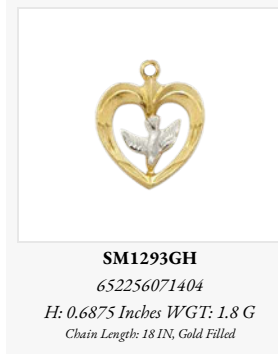

Sterling Silver & Gold Filled Dove Necklaces

Our dove pendants are for men & women. Available in SH=sterling silver, VH=sterling w/ 14k gold plating and GH=gold filled or sterling w/ 14k gold plating. Gold filled items labeled. Pendants shown to scale (height includes loop on top). Delivered chained in a deluxe jewelry box.

Sterling Silver & Gold Filled Dove Necklaces