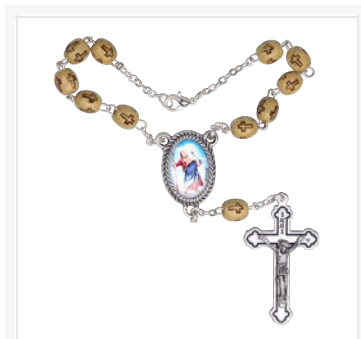

SR3986
652256634746

7mm Light Wood Cross Beads St. Christopher Center
Full Length: 11.75 Inches (Includes drop chain)