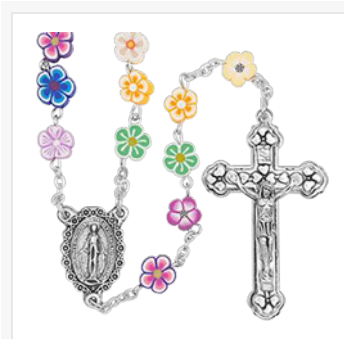

SR3893JC
652256598451

4mm Multi-Color Plastic Flower Beads
Full Length: 41.5 Inches (Includes Drop Chain)