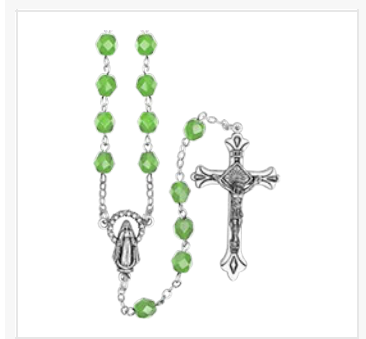

SR3618

652256356211

5.5mm August Peridot Beads Madonna Center
Full Length: 37.0 Inches (Includes Drop Chain)