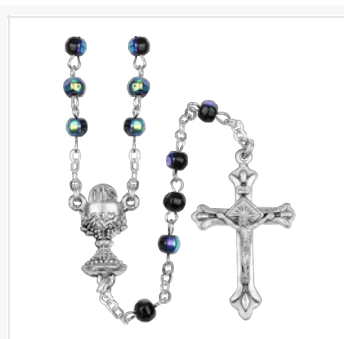

SR3394BKJC
652256448077

4mm Round Crystal Glass Black Beads Chalice Center
Full Length: 34.0 Inches (Includes Drop Chain)