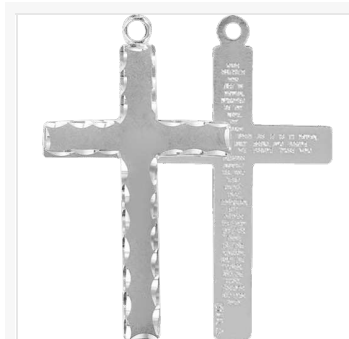

SX9675SH

652256673745

H: 1.75 Inches WGT: 4.0 G

Chain Length: 24 IN - Our Father Prayer on Back