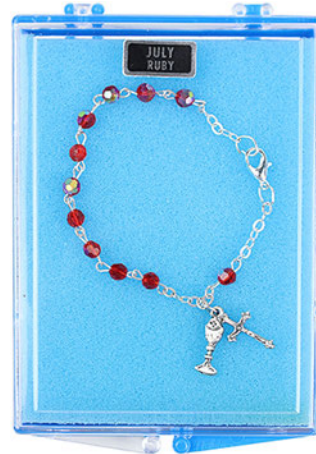

Communion Bracelets

Our selection of Birthstone bracelets correspond with each month of the year. All bracelets are delivered in our blue presentation box. All bracelets made in Italy.

SR3758

652256487861

4mm January Garnet Glass Beads Chalice
Full Length: 5.5 Inches

SR3759

652256487878

4mm February Amethyst Glass Beads Chalice
Full Length: 5.5 Inches

SR3760

652256487885

4mm March Aquamarine Glass Beads Chalice
Full Length: 5.5 Inches

SR3761

652256487892

4mm April Diamond Glass Beads Chalice
Full Length: 5.5 Inches

SR3762

652256487908

4mm May Emerald Glass Beads Chalice Charm
Full Length: 5.5 Inches

SR3763

652256487915

4mm June Alexandrite Glass Beads Chalice
Full Length: 5.5 Inches

SR3764

652256487922

4mm July Ruby Glass Beads Chalice Charm
Full Length: 5.5 Inches

SR3765

652256487939

4mm August Peridot Glass Beads Chalice Charm
Full Length: 5.5 Inches

SR3766

652256487946

4mm September Sapphire Glass Beads Chalice
Full Length: 5.5 Inches

SR3767

652256487953

4mm October Rose Zircon Glass Beads Chalice
Full Length: 5.5 Inches

SR3768

652256487960

4mm November Topaz Glass Beads Chalice
Full Length: 5.5 Inches

SR3769

652256487977

4mm December Blue Zircon Glass Beads Chalice
Full Length: 5.5 Inches

SR3898RO

652256601441

5mm Rose Capped Beads Chalice Charm
Full Length: 5.5-6.0 Inches

SR4028

652256671215

4-6mm Mother of Pearl and CZ Stone Beads
Full Length: 7.5 Inches