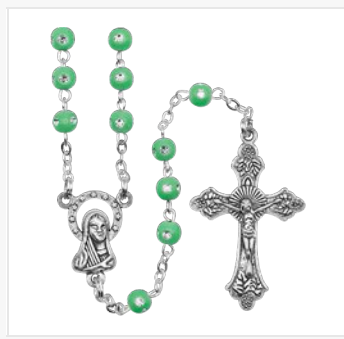

SR3964GRJC
652256634920

5mm Green Glass with Inlaid Cubic Zirconia
Full Length: 30.5 Inches (Includes Drop Chain)