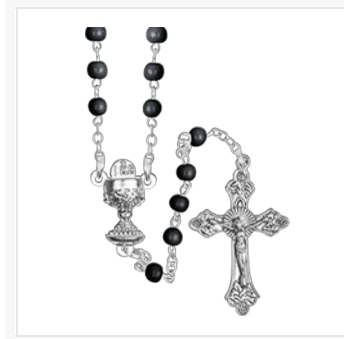

SR4013BKJC
652256662732

4.5mm Round Black Glass Beads Chalice Center
Full Length: 30.5 Inches (Includes drop chain)