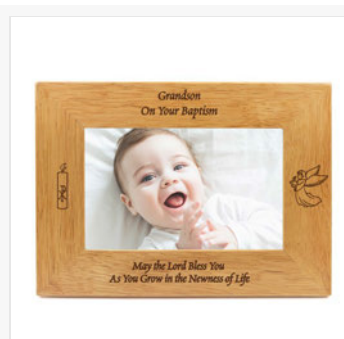

SP20-3607

652256695976 | *New*

Hardwood, Laser Engraved Grandson
9.125 (H) x 7.125 (W) IN | Holds 4x6 Photo