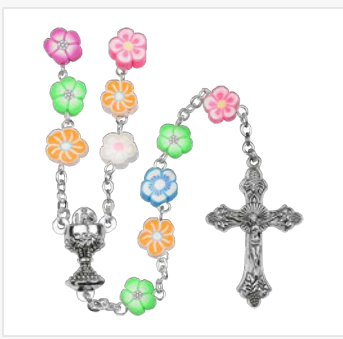

Communion Rosaries

Our collection of First Communion rosaries come with a Madonna or chalice center and are silver or gold plated. Bead size & full length of rosaries are listed below the item. All rosaries made in Italy. Delivered in a deluxe rosary box.

SR3938JC
652256609065

4mm Multi-Color Plastic Flower Beads Chalice Center
Full Length: 20.0 Inches (Includes Drop Chain)