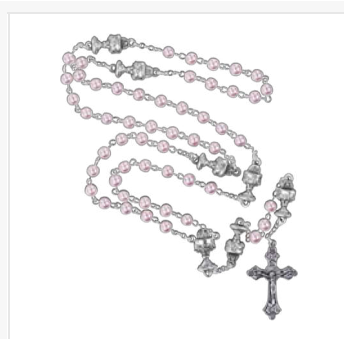

SR4046JC
652256693668

5mm Pink Imitation Pearl Beads Chalice Center
Full Length: 31.0 Inches (Includes Drop Chain)