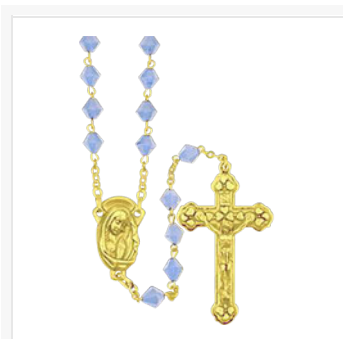

SR3972SAJC
652256623153

8mm Sapphire Tin-Cut Glass Beads Madonna
Full Length: 44.0 Inches (Includes Drop Chain)