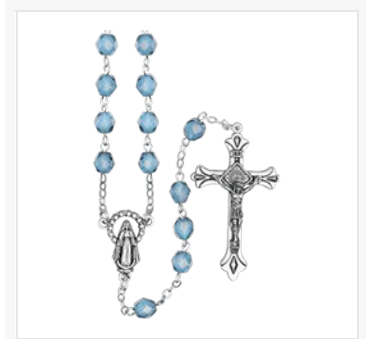

SR3622

652256356259

5.5mm December Blue Zircon Beads Madonna
Full Length: 37.0 Inches (Includes Drop Chain)