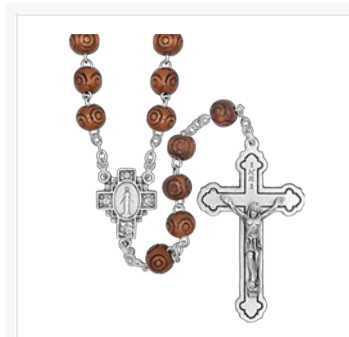

SR4003JC
652256661506

7.5mm Round Wood Bead Christ Center
Full Length: 40.0 Inches (Includes drop chain)