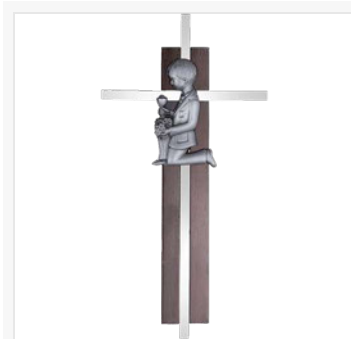

SE04-339
652256602639
Wood, Silver Plated, Pewter Boy
Dimensions: 7.0 (H) x 3.0 (W) IN