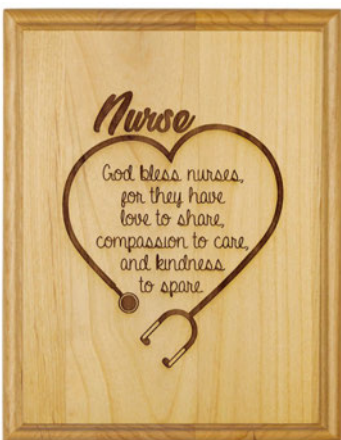

SP081006

652256692289 | *New*

"Nurse Blessing" Genuine Alderwood Decor Art
Dimensions: 7 (W) x 9 (H) IN