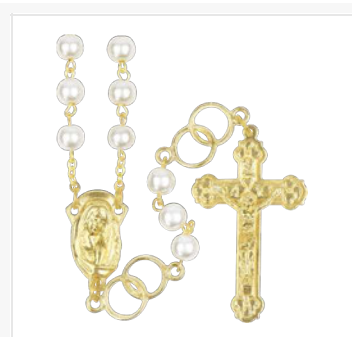

**SR3707JC**  
652256443850

6mm Pearl Beads Miraculous Center  
Full Length: 36.5 Inches (Includes Drop Chain)

**SR3976JC**  
652256634968

7mm Imitation Pearl Beads Wedding Rosary  
Full Length: 39.0 Inches (Includes drop chain)