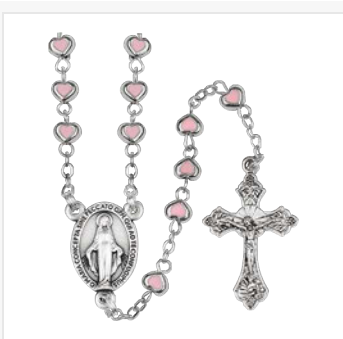

**SR3748BLJC**  
652256479897

7mm Crystal Glass Bead Blue Decade Beads  
Full Length: 40.75 Inches (Includes Drop Chain)

**SR3748ROJC**  
652256479903

7mm Crystal Glass Bead Rose Decade Beads  
Full Length: 40.75 Inches (Includes Drop Chain)