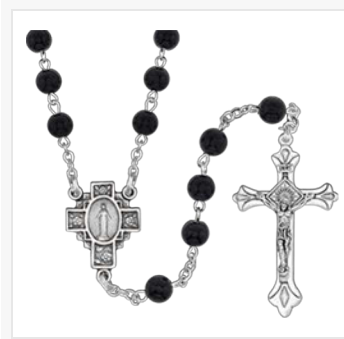

**SR3955JC**  
652256623450

3mm Hematite Oval Faceted Beads Miraculous  
Full Length: 33.75 Inches (Includes Drop Chain)

**SR3843JC**  
652256549590

4mm Square Hematite Beads Miraculous Center  
Full Length: 32.0 Inches (Includes Drop Chain)