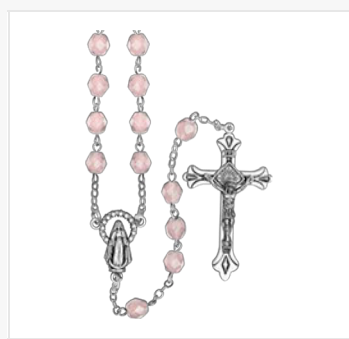

SR3620

652256356235

5.5mm October Rose Zircon Beads Madonna
Full Length: 37.0 Inches (Includes Drop Chain)