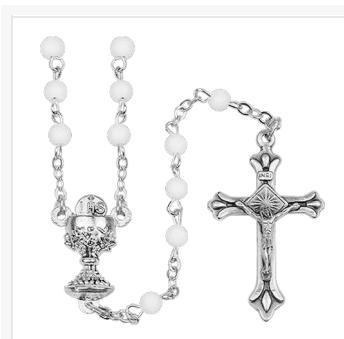

SR3641WHJC
652256449234

4mm Round White Glass Beads Chalice Center
Full Length: 35.5 Inches (Includes Drop Chain)