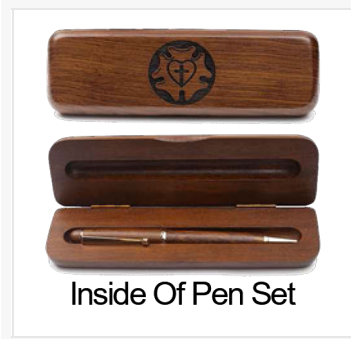

SD112T

652256426266

Lutheran Rose
Box and Ball Point Pen Set