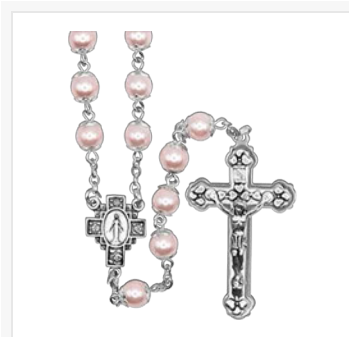

SR3779PKJC
652256501512

7mm Pink Capped Pearl Beads Miraculous Center
Full Length: 43.25 Inches (Includes Drop Chain)