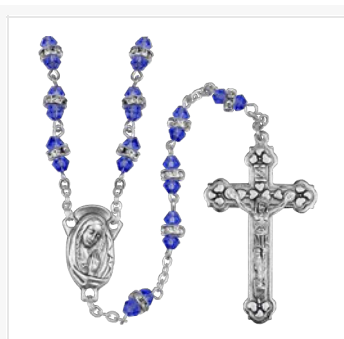

SR4033BLJC
652256671284

6mm Blue Crystal Glass Beads Madonna Center
Full Length: 45.0 Inches (Includes drop chain)