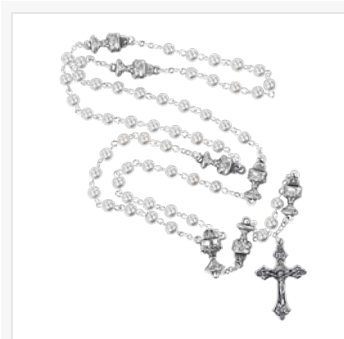

SR4045JC
652256693651

5mm White Imitation Pearl Beads Chalice Center
Full Length: 31.0 Inches (Includes Drop Chain)