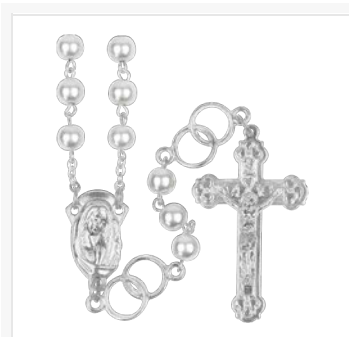

**SR3707JC**  
652256443850

6mm Pearl Beads Miraculous Center  
Full Length: 36.5 Inches (Includes Drop Chain)

**SR3976JC**  
652256634968

7mm Imitation Pearl Beads Wedding Rosary  
Full Length: 39.0 Inches (Includes drop chain)