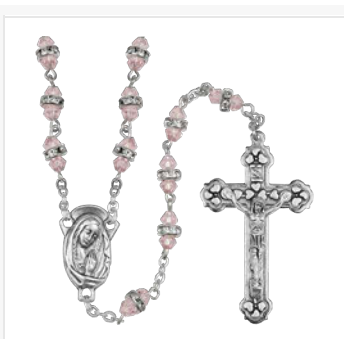

SR4012ROJC
652256661599

6mm Rose Crystal Glass Beads Madonna Center
Full Length: 45.0 Inches (Includes drop chain)