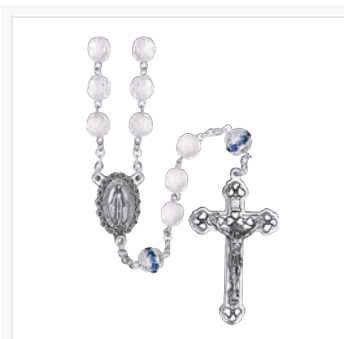

SR3748BLJC
652256479897

7mm Crystal Glass Bead Blue Decade Beads
Full Length: 40.75 Inches (Includes Drop Chain)