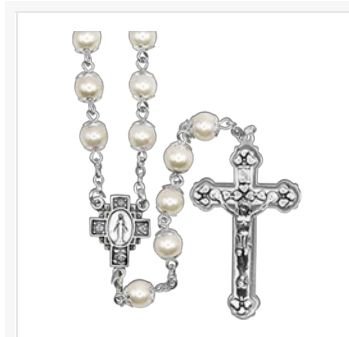

SR3779WHJC
652256501536

7mm Capped Pearl Beads Miraculous Center
Full Length: 43.25 Inches (Includes Drop Chain)