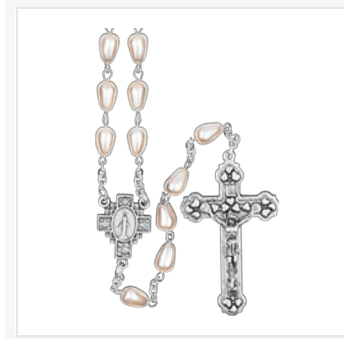

SR3957JC
652256622460

5mm Oval Pearl Tear Drop Beads Miraculous
Full Length: 45.5 Inches (Includes Drop Chain)