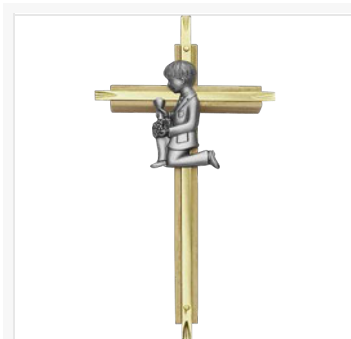

SE04-295
652256410920
Oak Brass Pewter First Communion Boy
Dimensions: 7.0 (H) x 3.5 (W) IN