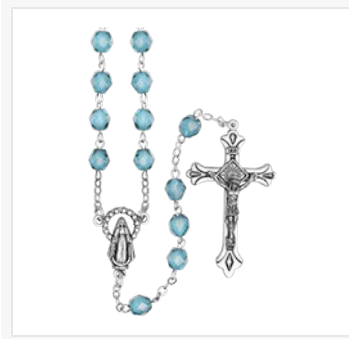

**SR3611**

652256356143

5.5mm January Garnet Beads Madonna Center  
Full Length: 37.0 Inches (Includes Drop Chain)

**sr3612**

652256356150

5.5mm February Amethyst Beads Madonna  
Full Length: 37.0 Inches (Includes Drop Chain)