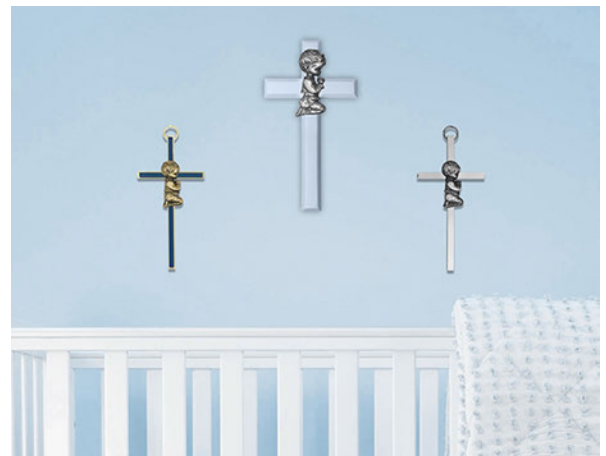

Baby Cradle Medals and Wall Crosses

Our collection of wall crosses and cradle medals are shown reduced in size and either delivered boxed or carded.