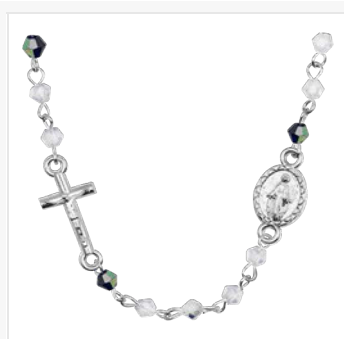

**SR3963AQJC**  
652256622729

2.5mm Aqua Glass Crystal Beads Miraculous  
Full Length: 10.5-21.125 Inches

**SR3963CRJC**  
652256622712

2.5mm Glass Crystal Beads Miraculous Charm  
Full Length: 10.5-21.125 Inches