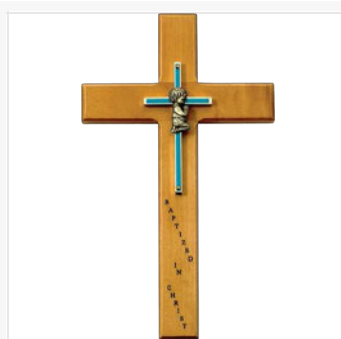

**Personalized**

Personalized

**SZ106**

652256505206

Maple Wood Personalized Baptism Baby Girl  
Dimensions: 10.0 (H) x 5.5 (W) IN

**SZ105**

652256505176

Maple Wood Personalized Baptism Baby Boy  
Dimensions: 10.0 (H) x 5.5 (W) IN